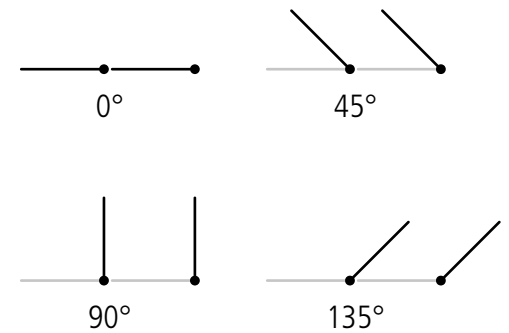

The pergola is equipped with **ADJUSTABLE BLADES** useful for:

- **SHADING**
- **VENTILATING**

Position of the blades

**LIGHT CONTROL**

The sun rises. The blades of the pergola open at 90° in order to let the light in.