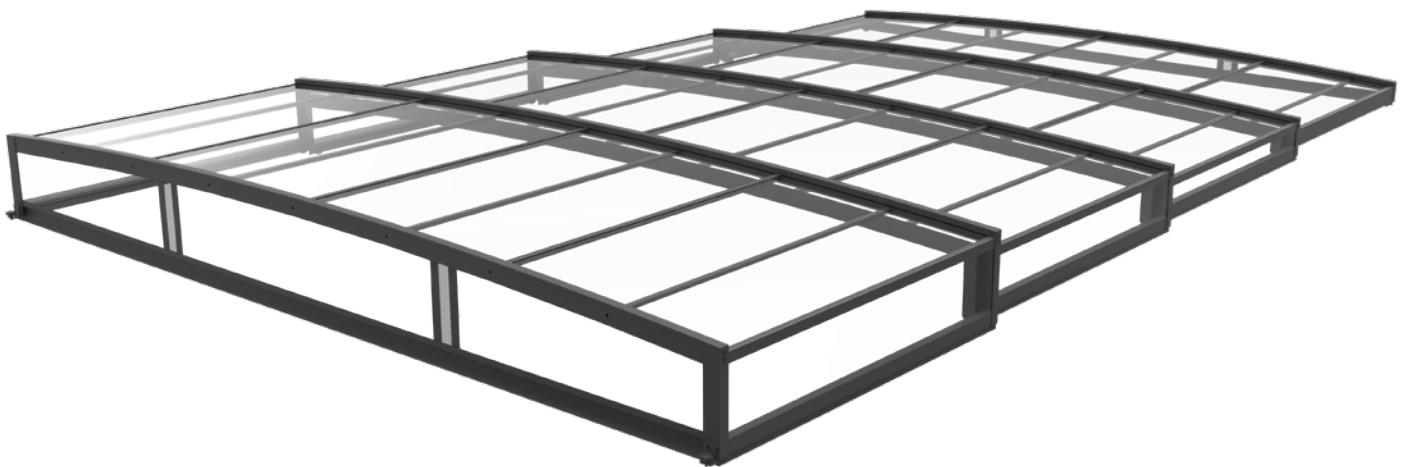

### ULTRA-LOW TELESCOPIC COVERS

Abritaly telescopic covers are the ideal solution for those who would like an elegant and practical pool cover, completely rail-free.

Unlike normal telescopic covers, this is a particularly stylish model thanks to the discreet design and minimum footprint and also to the type of material used, which makes the cover completely transparent intensifying the colour of the water in the pool.