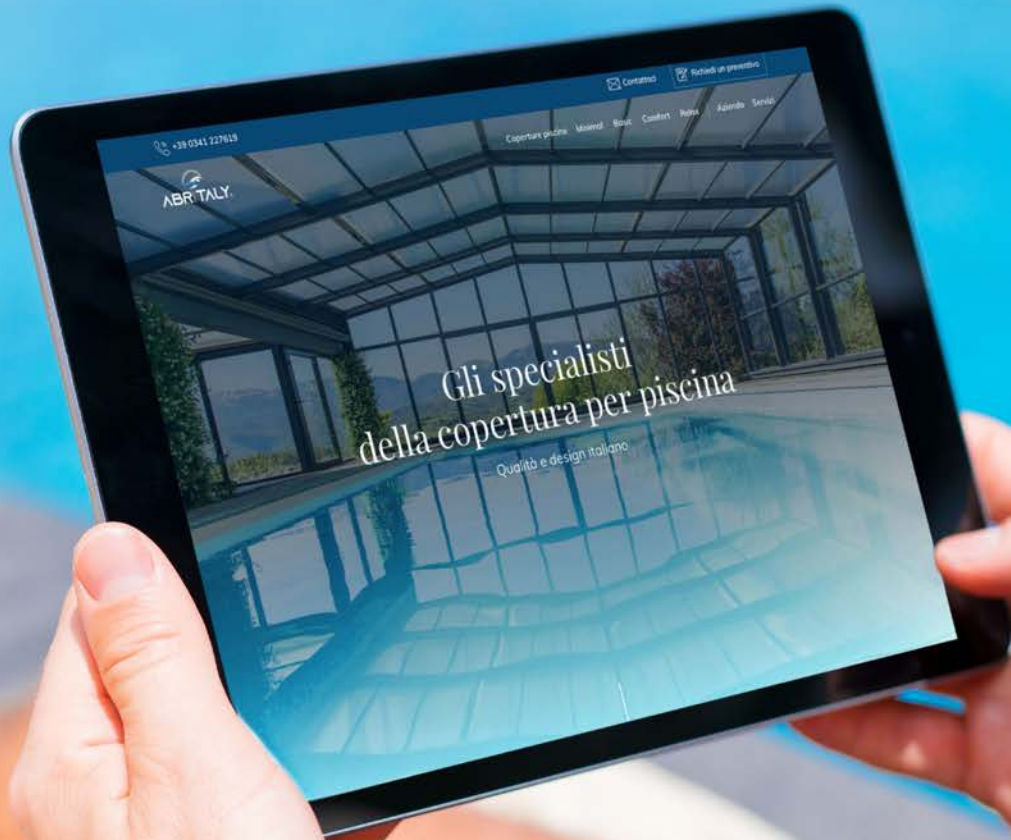

PERGOLAS

Garden corner

Leisure space in the shade

Cocktail nights

Relaxation

Tropical environment

Sun protection

Stargazing

Breakfast on the terrace

Barbecue

Sunbathing

Music corner

Rest

#TIMETTEALRIPARO

CONTACTS

ABRITALY SPA  
Via Gorizia, 51  
23900 - Lecco