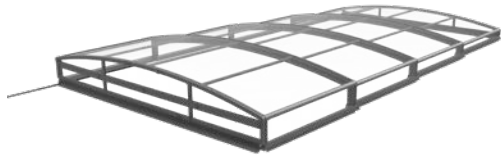

BASIC

LOW TELESCOPIC COVERS