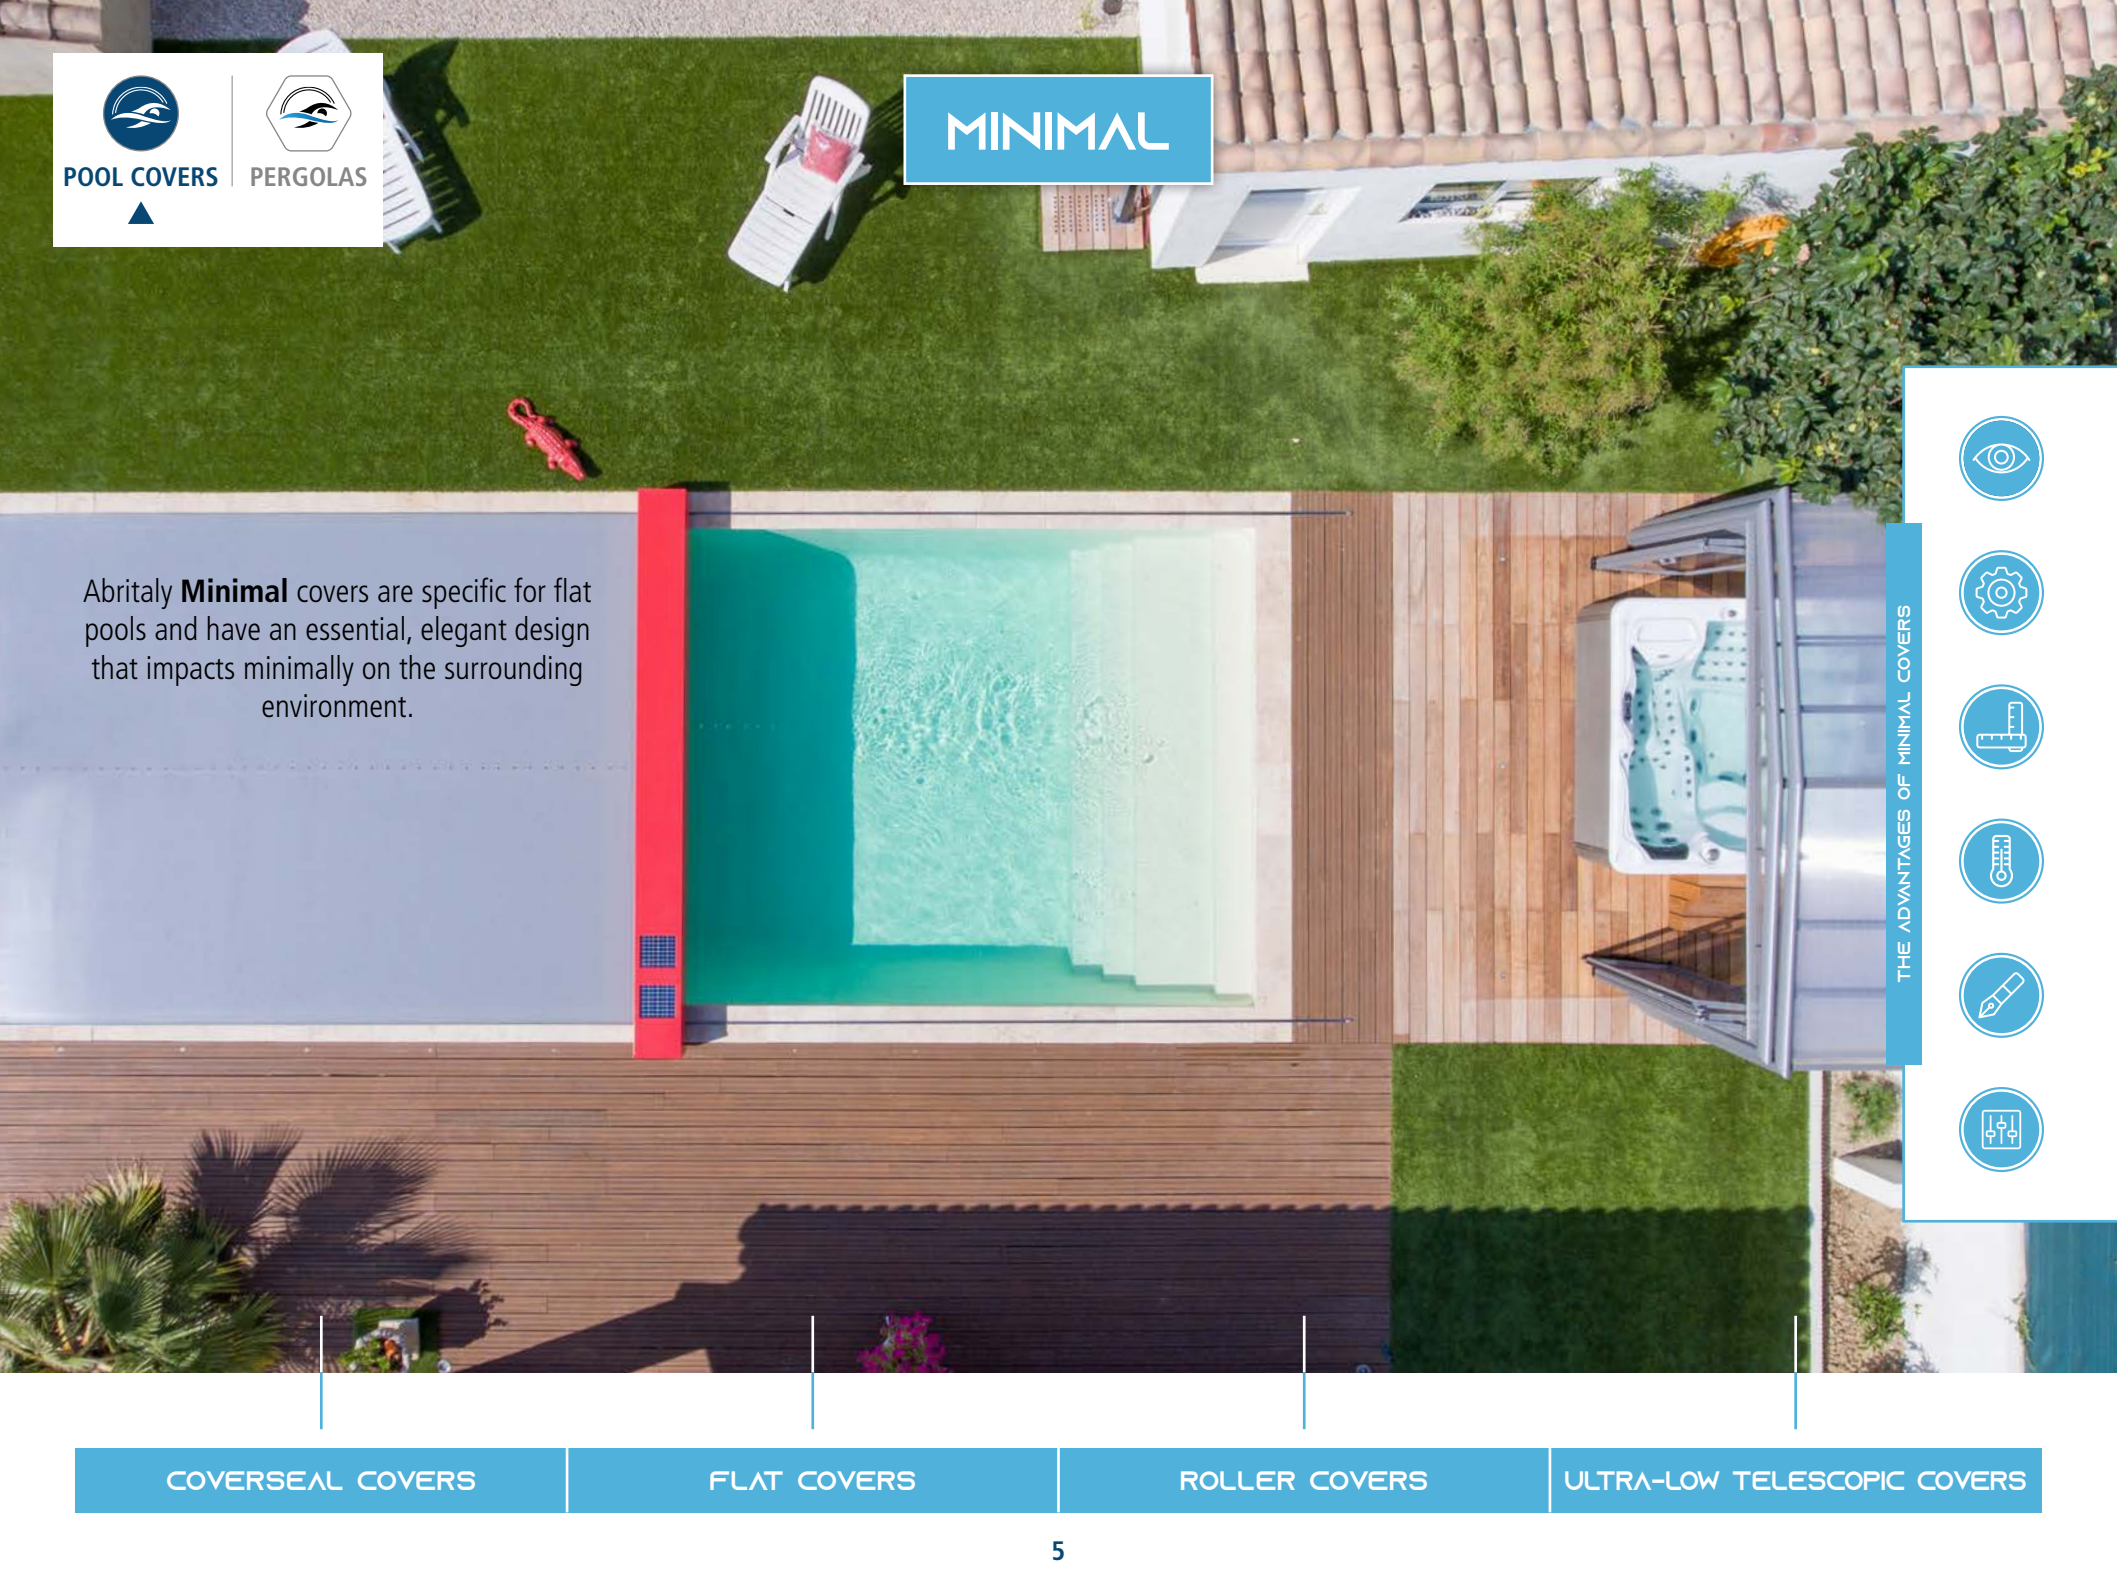

# MINIMAL

Abritally **Minimal** covers are specific for flat pools and have an essential, elegant design that impacts minimally on the surrounding environment.

THE ADVANTAGES OF MINIMAL COVERS

COVERSEAL COVERS