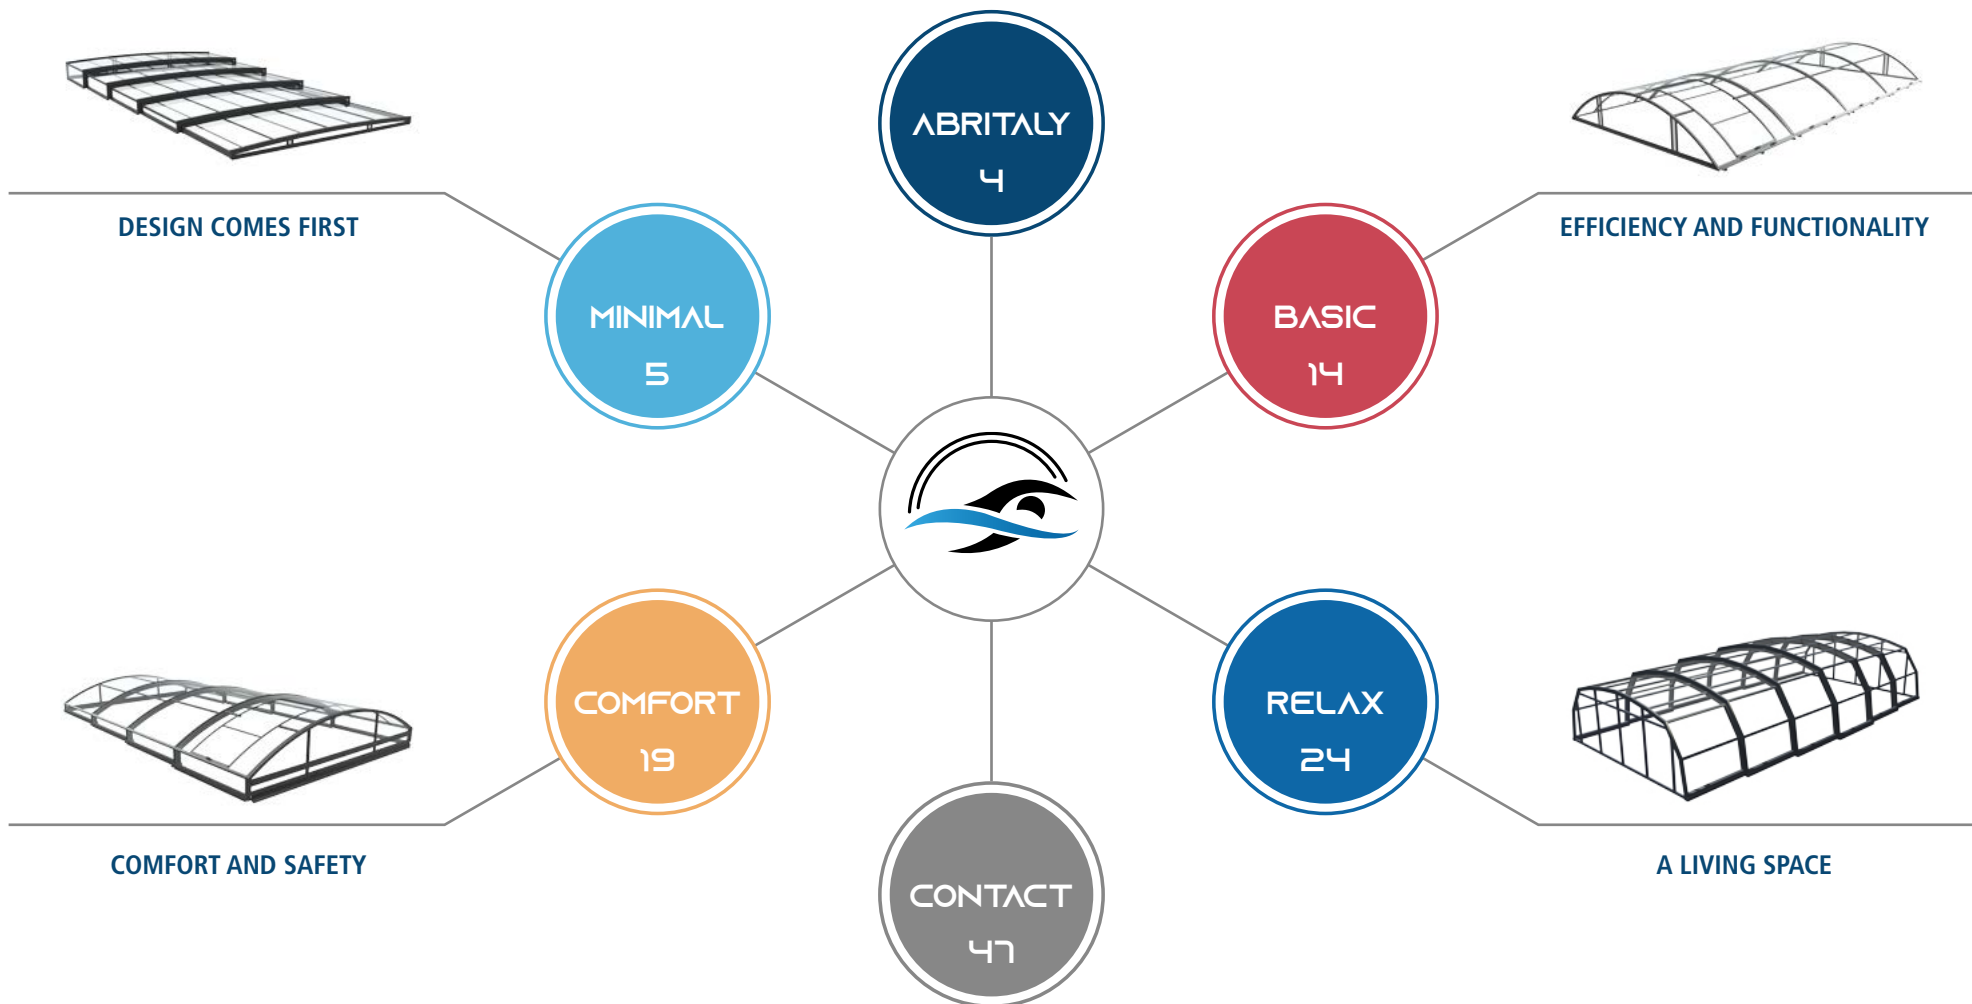

CATALOGUE 2022

START

#TIMETTEALRIPARO

ABRITALY.EU

CLICK ON THE ICONS PRESENT IN THE CATALOGUE  
TO BROWSE THE SECTIONS

**BIOCLIMATIC PERGOLA**

31

**DESIGN AND TILTING BLADES**

- Made to measure and customisable
- Aluminium structure
- Automated climate control
- Remotely controlled
- Tilting blades
- Enhanced resistance

**RETRACTABLE ROOF PERGOLA**

34

**PERGOLA WITH ADAPTABLE AND RETRACTABLE ROOF**