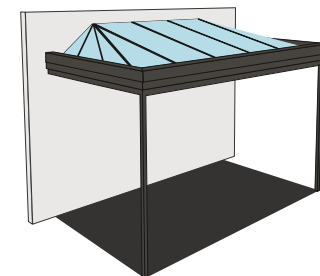

**SHAPES**

**STRAIGHT**

The straight shape is the original pergola shape par excellence. Its linear structure adapts easily to the existent structure.

**ANGULAR SHAPE**

With/without cut corner, the angular shape pergola gives a more modern character. It fits every house style.

**HALF-SUN SHAPE**

With/without cut corner, the half-sun shape pergola is more elaborate and it combines very well with traditional style houses.

**CUSTOMISATION**

Completely customisable: led lights, materials, frames, blinds.