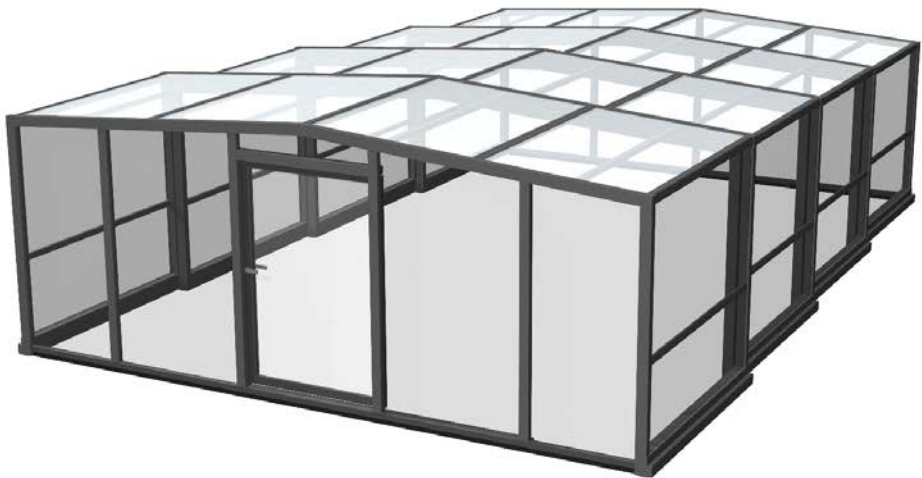

RELAX

ALUMINIUM COVERS