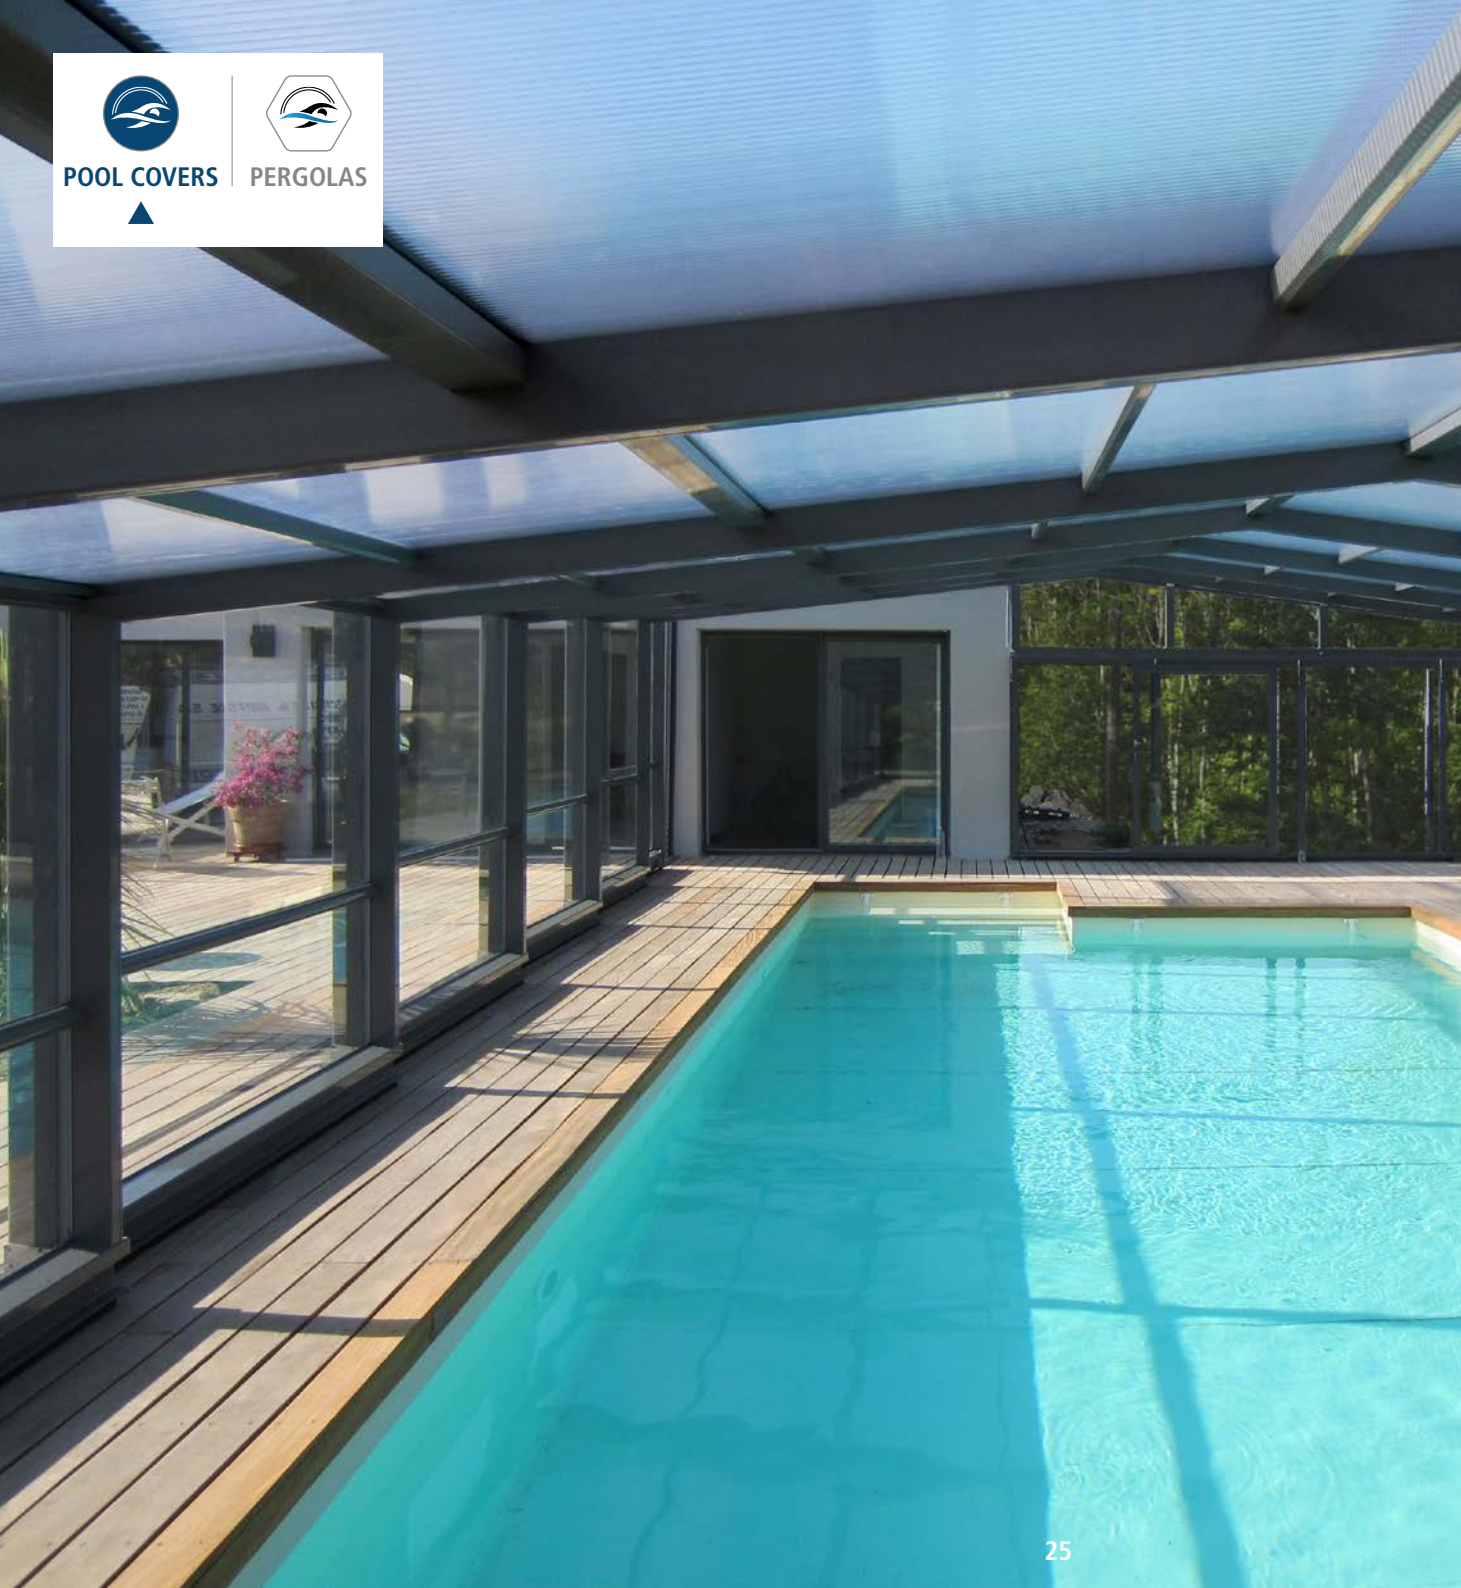

RELAX

ALUMINIUM COVERS

Relax aluminium pool covers are particularly light but equally resistant structures.

Owing to the great versatility of this material, sectional structures and various thicknesses can be produced.

A sturdy structure thanks to the great strength and resistance of the stainless-steel connection plates and the steel M8/A2 fixing screws.